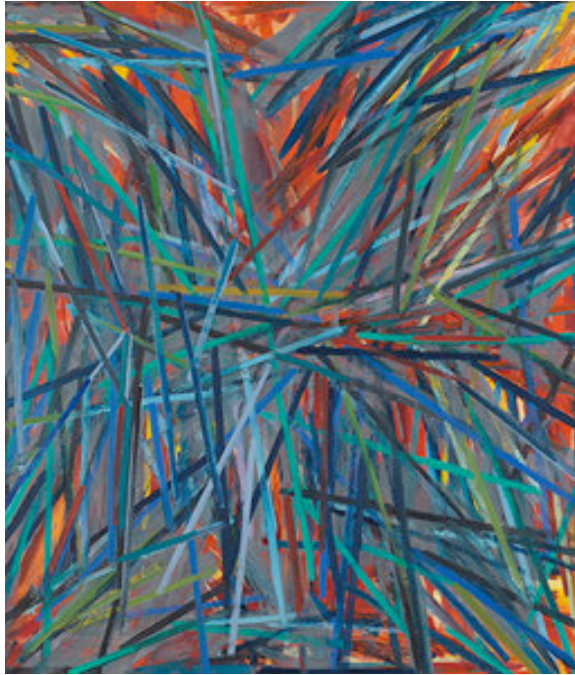

STREMMEL GALLERY
1400 SOUTH VIRGINIA STREET, RENO, NEVADA 89502
T:775.786.0558 F:775.786.0311
STREMMELGALLERY.COM

Charles Arnoldi
Packard
oil on canvas
82 x 70 inches
$60,000