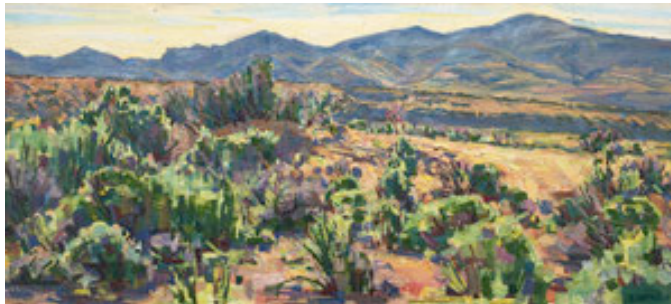

Ron Arthaud
East Sunrise
oil on canvas
12 x 26 inches
$1,300